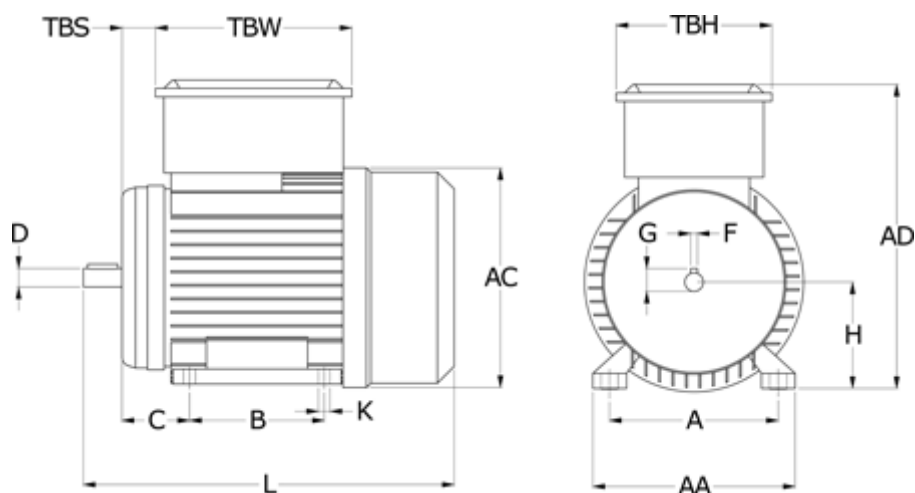

Data Sheet

Article number: 25037462109

Description: Kleedrive MY712-4 0.37kw 1400 rpm
1x230V 50HZ IP55 B3

Measures

A = 112	F = 5
AA = 132	G = 11
AC = 147	H = 71
AD = 196	K = 7x10
B = 90	L = 241
C = 45	TBH = 92
D = 14	TBS = 25.75
E = 30	TBW = 116